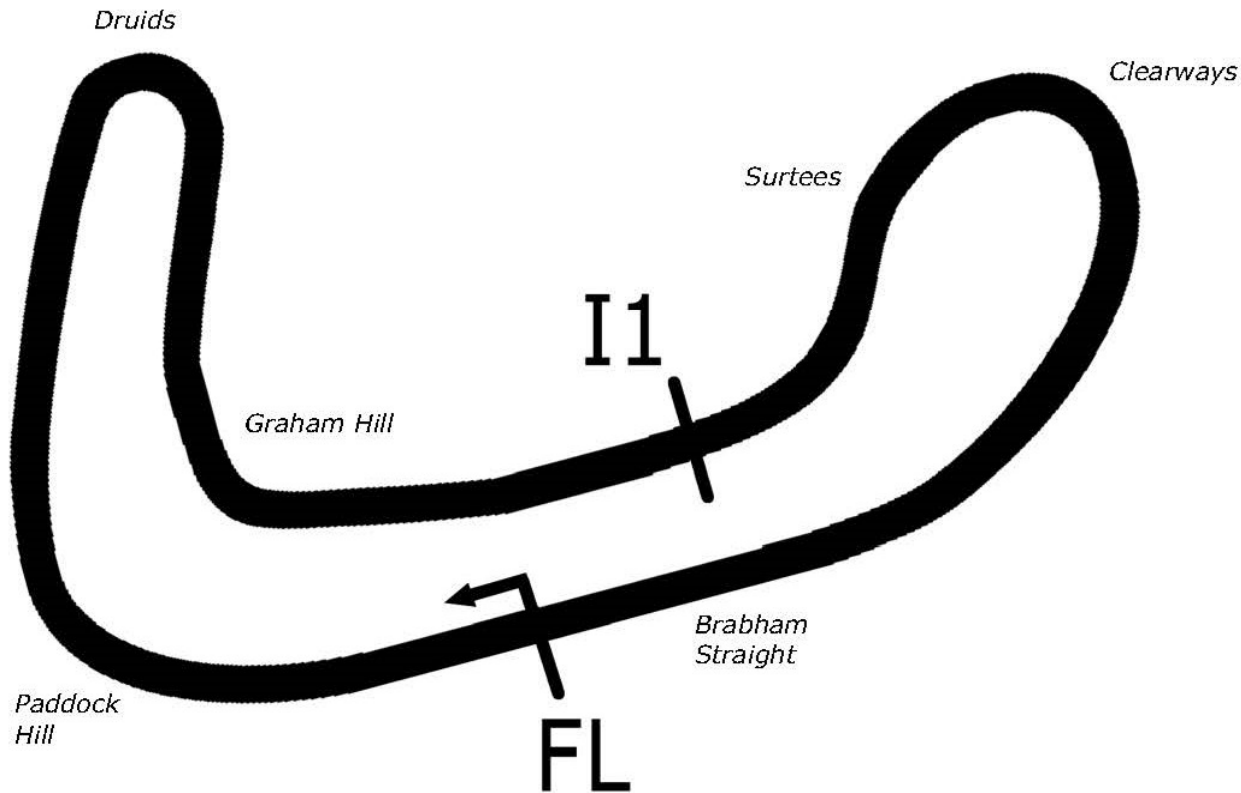

# Brands Hatch Indy

Length	1.2079 miles	1944.0 m	
FL		51.36032 N	0.26032 E
I1	1112m	51.35934 N	0.25955 E
Pit Entry	1669m	51.35911 N	0.25743 E
Pit Exit	83m after FL	51.36017 N	0.26051 E
Pit Entry-Pit Exit 332m, 19.9s @60kph, 14.9s @80kph			